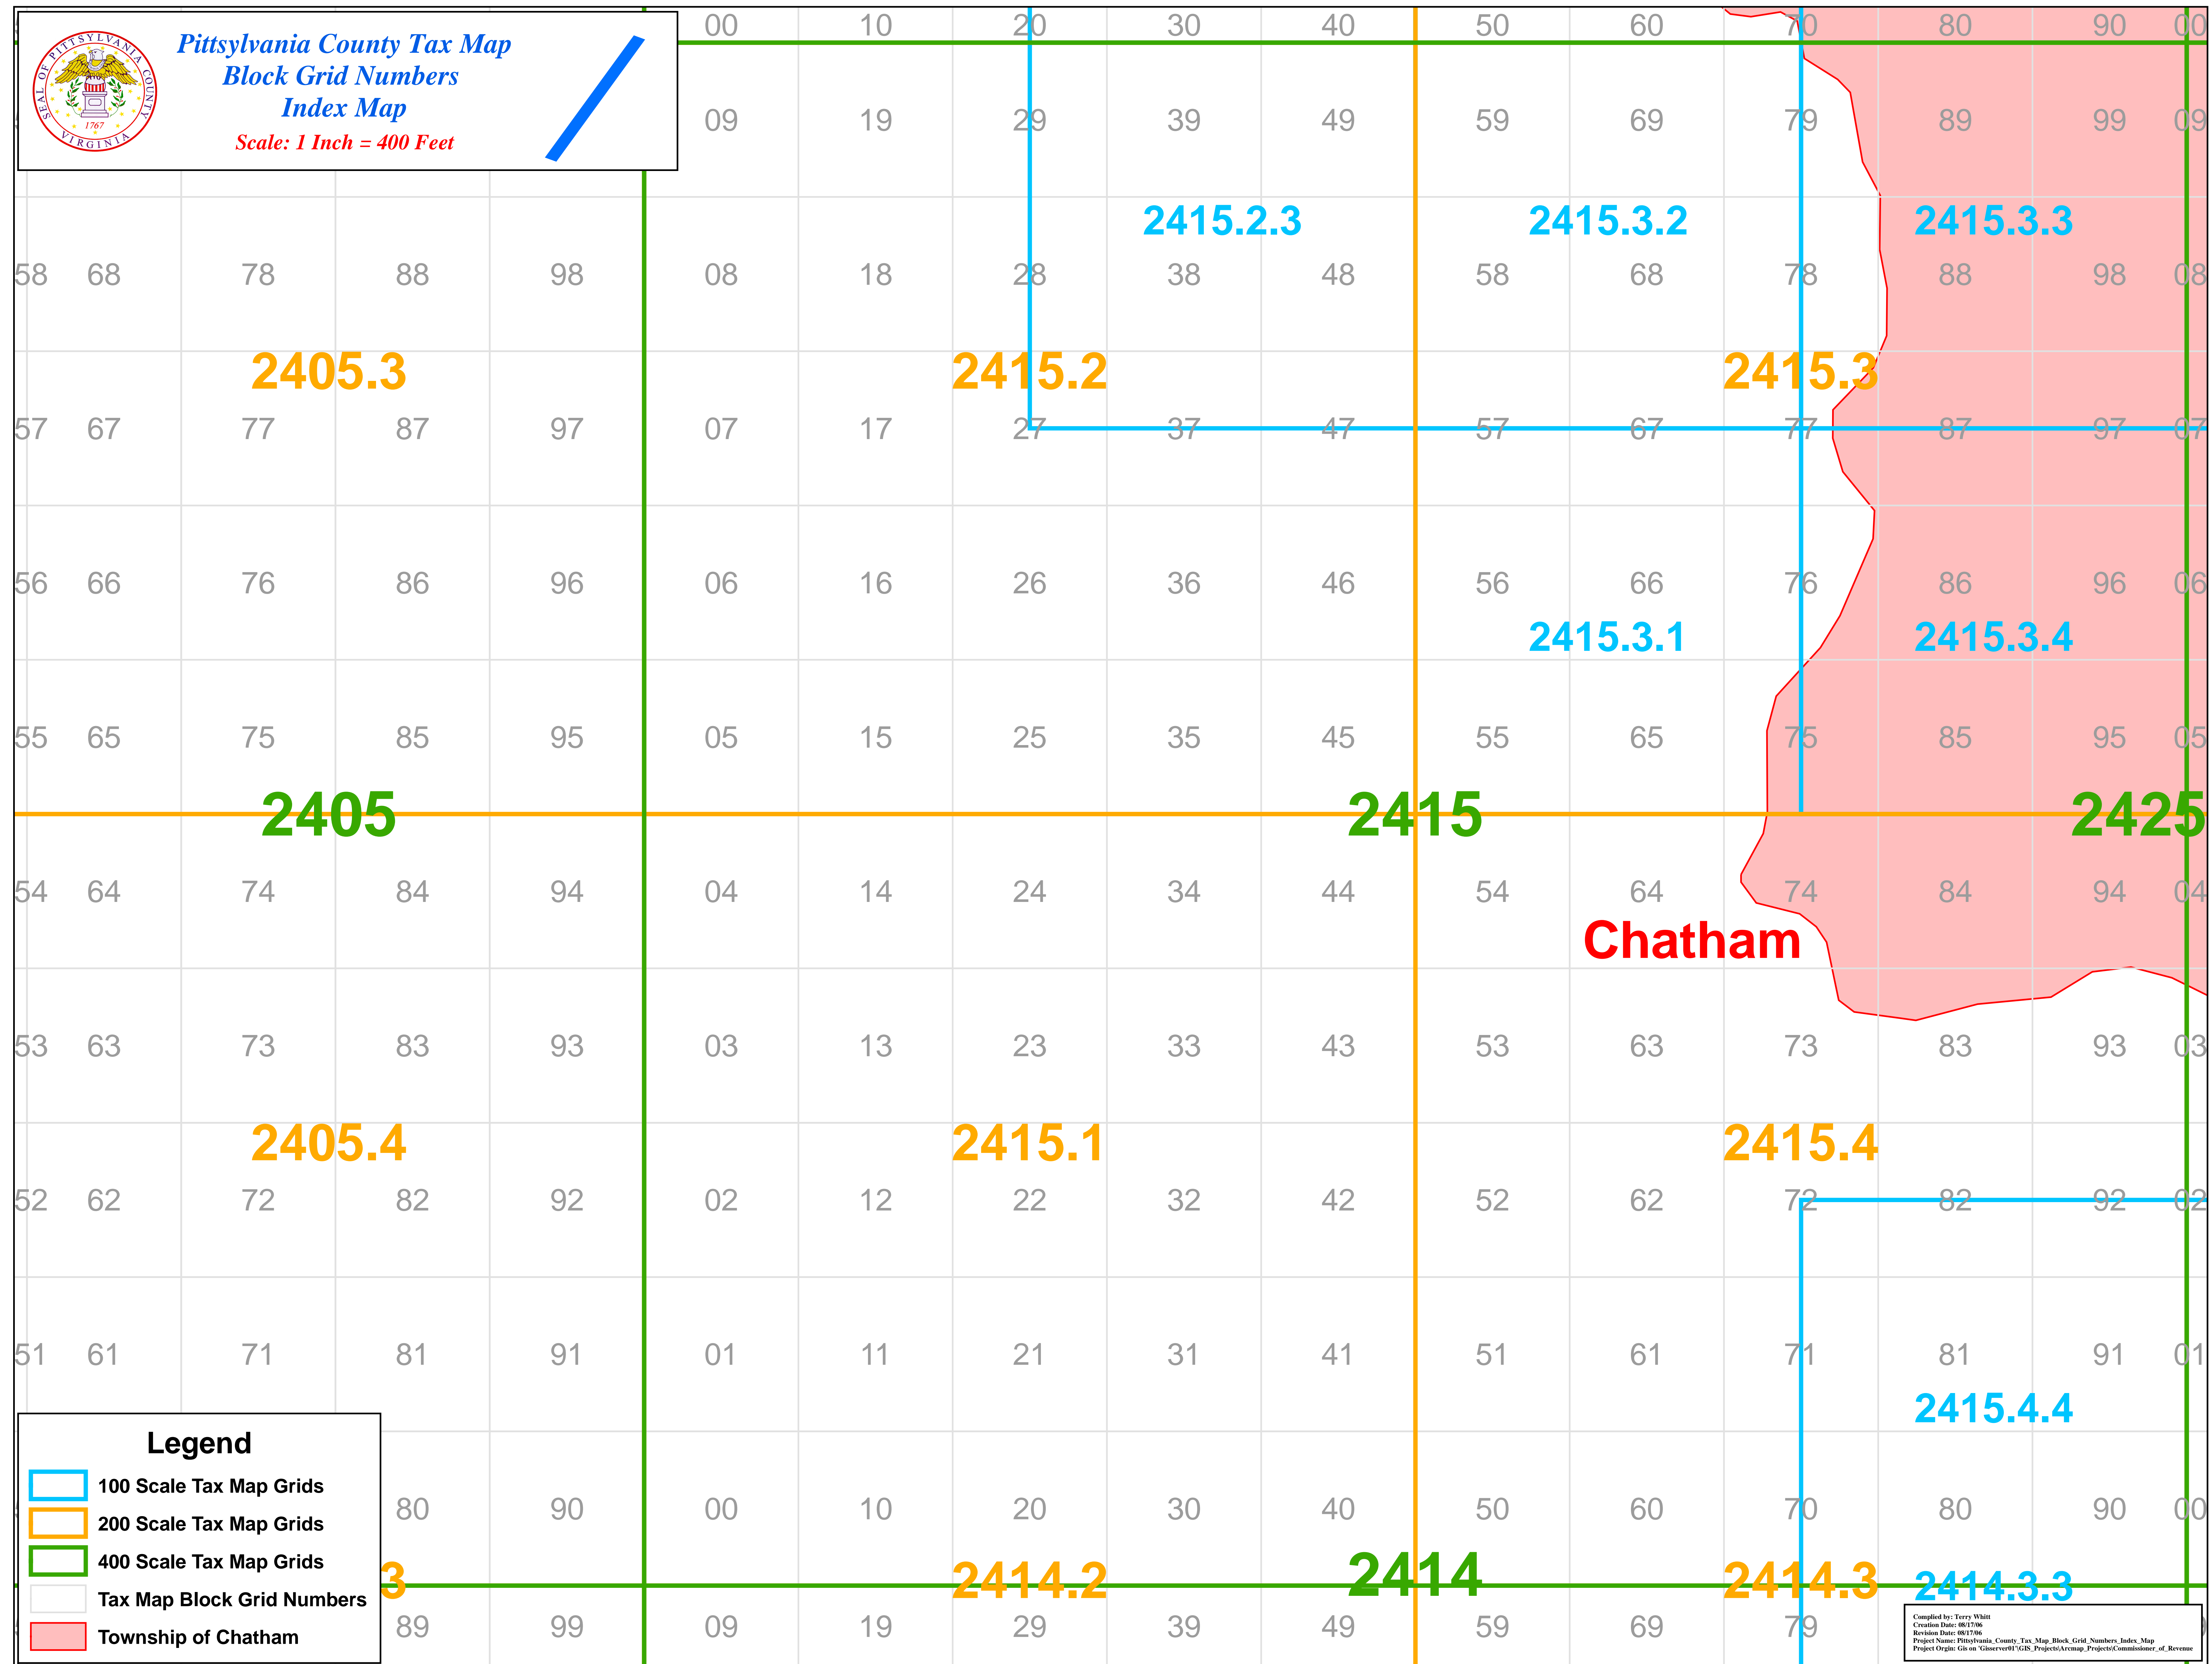

Pittsylvania County Tax Map

Block Grid Numbers

Index Map

Scale: 1 Inch = 400 Feet

Legend

- 100 Scale Tax Map Grids
- 200 Scale Tax Map Grids
- 400 Scale Tax Map Grids
- Tax Map Block Grid Numbers
- Township of Chatham